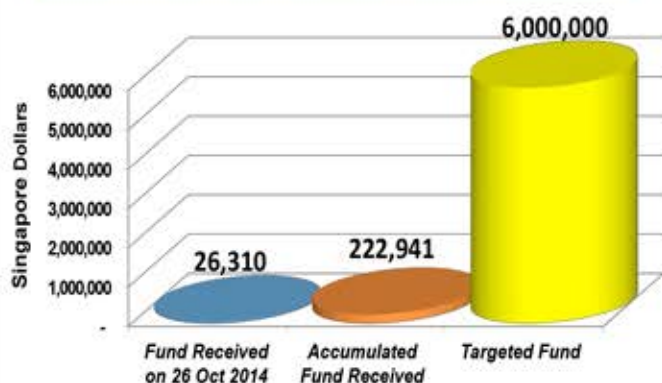

ANNOUNCEMENTS

Explore Corner – TODAY

Time: 12.45pm | Phoenix Ballroom – Level 6

Show me the Way Part III – “And I did it my way!”

Year-End Love Offerings – Start next Sunday

Please place your love offerings, cash or cheque (written out to Gospel Light Christian Church), into the brown envelope provided and drop it into the offering bag. Thank God for your love and generosity!

- Next Sunday – Missions Workers
- 16 November – Local Staff
- 23 November – Pastor Mike

Targeted Punggol Church Building Fund By 31 March 2015

Anniversary Fair on 30 Nov (Sunday).

Details on our website and flyer from the Front Desk

Adults Ministry Breadtalk – 28 Nov (Friday)

8pm-10pm @ 360 Dunearn Road

Topic: Social Media and Christianity

Guest Speaker: Dr Ben Pwee

Better Halfers Outreach Night – 5 Dec (Friday)

7.30pm-10pm @ 360 Dunearn Road

Guest speaker: Bro Kelvin Soh (formerly from Breakthrough Missions)

Dinner provided by Sis Hau Chun

Youth Camp – “Camp Conquest”

Registration starts today – outside Phoenix Ballroom after 2nd Service.

15 – 18 Dec @ NSRCC 10 Changi Coast Walk S(499739)

Age Group 12– 19 years old

Camp Fees $50 (Friend) | $90 (Gospeliter)

Contact : Daniel Yip – 82281302/ hunrey@hotmail.com

Yu Fei – 9128 5331 / sinyufei@gmail.com

English Congregation – Next Week’s Sermon

THE REAL LIFE – 1 JOHN

Join us next Sunday for the continuation of “THE REAL LIFE”, a journey through 1 John.

- English Service Times: 9.00am and 11.00am
- Phoenix Ballroom | Level 6

Missed a sermon? You can find our Sunday sermons videos on www.glcc-online.org. Subscribe to our YouTube channel: “<http://www.youtube.com/user/PastorJasonLim>”

Transcriptions are now available!

Chinese Service – Next Week’s Sermon

华文敬拜 – 下个星期天的证道:

婚姻与试炼 – Marriage and Trials

11.00am | Cinnamon Ballroom – Level 5

YouTube: <http://www.youtube.com/user/GLCCchinese>

YouKu: <http://i.youku.com/GLCCchinese>

Filipino Congregation

Next week, Pastor Sinon will be preaching – Exposition on Psalm 23: “The Passion of The Satisfied Soul”.

11.00am to 12.30pm and 2.00pm to 3.30pm

GLCC | 360 Dunearn Road

Youth Ministry – 8 Nov (Saturday)

5.30pm @ GLCC, 360 Dunearn Road

New Sermon Series : The Hunger Game

Baptism – 7 Dec (Sunday)

Baptism Class : 9 Nov | 12.45pm – 1.30pm | Mace 1, Lvl 5

Attendance at Baptism Class is a prerequisite for Baptism

Thank You

Jeffrey and Judy Tan wish to express their heartfelt gratitude to the Gospel Light family for the wreath and condolences during their recent bereavement.

Love Offering Received on 28 Sep 2014

A love offering was given to Daphne five Sundays ago. Could the donor please contact Josephine Chua @ 91507635.

Service Attendance – 26 Oct :

Chinese	= 101	English 1st Svc	= 306
Youth	= 45 (25 Oct)	English 2nd Svc	= 427
Filipino	= 94 (am), 81 (pm)	Total	= 733

www.GLCC-ONLINE.ORG

www.PASTORJASONLIM.ORG

www.MIKEREDICK.ORG

www.FACEBOOK.COM/GLCC.ONLINE

www.FACEBOOK.COM/PASTORJASONLIM

www.FACEBOOK.COM/EVERGELISTMIKEREDICK