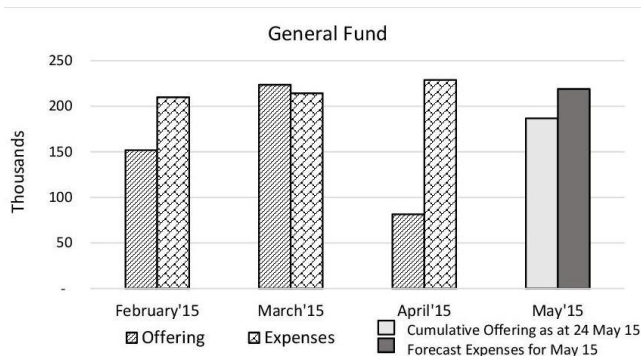

GENERAL FUND

PUNGOL BUILDING FUNDING

	S$
Total payment (exclude land) 28 May	2.09M
Month of May 2015	
24 May collections	12 K
As at 28 May collection	92 K
Fund Available	17.82 M
Upcoming Payments...	S$'million
May to Sept 2015	6.73
Oct 2015 to Mar 2016	14.87
April to Nov 2016	8.72
Total outstanding payments	30.32

We thank God for every cheerful giver who gives towards the Lord!

LOVE OFFERING FOR PASTOR MIKE- 14 & 21 JUNE

We will be collecting a love offering for Pastor Mike on the above dates. Please come ready to bless God's servant.

JOB OPENING- ADMIN EXECUTIVE

Keen to serve the LORD with us on a fulltime basis?
Deploy your admin gifts in Gospel Light unto God!
Eternal rewards are immeasurable!
Please submit CVs to benita.teo.gospellight@gmail.com

UPDATES TO YOUR CONTACT DETAILS

It has been more than a year since we last collected your data. Some of you may have moved and changed contact numbers. In order to help us serve you better, please email us your change in contact details to shine@gospellight.sg or 91176000. If you have never provided your details to us, please approach the Front Desk to request for the Data Completion form.

VIDEO WORKSHOP - 31 MAY TILL 28 JUNE

All those interested in exploring the Video Ministry, join us in our workshops over the next 5 weeks. You can come for any workshop.
31 May - 28 June | 12:45pm | Mace Room, Level 5
Please contact John Chia via mouen@hotmail.com or 83996280 for further enquiries.

NEXT WEEK'S SERMONS

ENGLISH SERVICE

By Pastor Mike Redick
(Pastor Jason on overseas leave)
9.00am and 11.00am | Phoenix Ballroom | Level 6
www.gospellight.sg
<http://www.youtube.com/user/PastorJasonLim>

Transcriptions available.

Volunteer for sermons transcription/transcripts review at GLCCtranscriptions@gmail.com

CHINESE SERVICE

Sermon series: The Holy Spirit and You
Sermon title: Quench Not the Spirit
新传道系列: 圣灵与你
传道主题: 不要熄灭圣灵的感动

By Pastor Chee Keen
1.30 pm | Phoenix Ballroom | Level 6
<http://www.youtube.com/user/GLCCchinese>
<http://i.youku.com/GLCCchinese>

FILIPINO SERVICE

Paul : A Partner, Prisoner and Peacemaker.

By Pastor Sinon
11.00am and 2.00pm | GLCC | 360 Dunearn Road
youtube.com/glcc_filipino

YOUTH WORSHIP SERVICE

The Armor of God Part 8 (Ephesians 6)
Sat 6 Jun | 5.30pm-7.30pm | 360 Dunearn Road
Follow us on Instagram @GLCCYouth for updates & encouragement.

PRAYER MEETINGS

English Congregation
Wednesdays, 8pm @ 360 Dunearn Rd

Chinese Congregation

There will be **no** prayer meeting from 31 May till 14 June (Resume on 21 June- Sundays, 1pm @ Cinnamon Room)

Youth Ministry

Sundays, 1pm @ Phoenix Foyer

CHANGES TO ROOM ALLOCATION

For May 31; June 7 & 14; July 26, we will not have Cinnamon Room, Clove Room and the open spaces on Level 5. The new room allocations will be:

Level 5:

Paprika- Children P1- P4 (11am) / York Hill (12.30pm)
Nutmeg- Dialect (9am) / Bahasa (11am)
Mace- PreSchoolers (11am)
Saffron- Tiny Tots (11am)

Level 6:

Phoenix- English (9am & 11am) / Chinese (1.30pm)

Level 7: