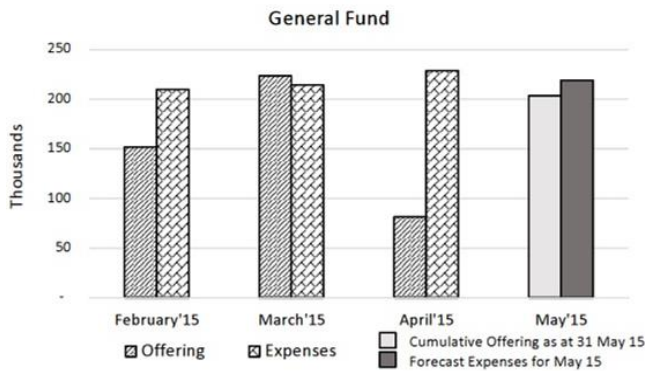

GLCC @ 360 Dunearn Rd

Filipino: 11am - 12:30pm
2pm - 3.30pm
TCGC: 7pm - 10pm

Saturday Service (Youth)

5:30pm - 7.30pm

GENERAL FUND

PUNGOL BUILDING FUNDING

Total payment (exclude land) 31 May	S\$	2.09M
Month of May 2015		
31 May collections		24 K
As at 31 May collection		116 K
Fund Available		17.82 M
Upcoming Payments...	S\$'million	
May to Sept 2015		6.73
Oct 2015 to Mar 2016		14.87
April to Nov 2016		8.72
Total outstanding payments		30.32