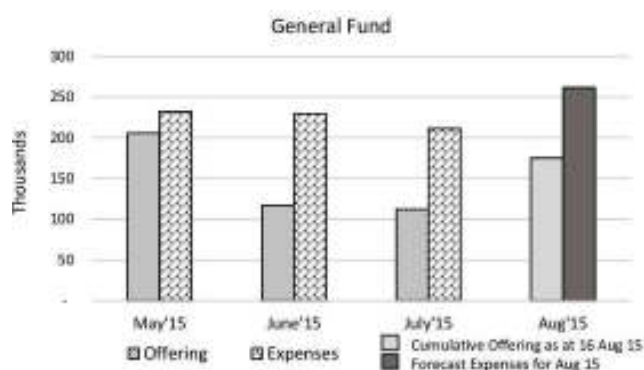

GENERAL FUND

NEXT WEEK'S SERMONS

ENGLISH SERVICE

Sermon series: Greater – A Journey Through Hebrews

By Pastor Jason

9.00am and 11.00am | Phoenix Ballroom | Level 6

www.gospellight.sg

<http://www.youtube.com/user/PastorJasonLim>

Transcriptions available.

Volunteer for sermons transcription/transcripts review at

GLCCtranscriptions@gmail.com

CHINESE SERVICE

Sermon series: Building Character, Building Lives

Sermon title: The Power to Build Character

传道系列: 造品格, 建生命

传道主题: 建造品格的力量

By Pastor Chee Keen

Guest speaker from China, Pastor Paul Huang for Today

11 am | Cinnamon Room | Level 5

<http://www.youtube.com/user/GLCCchinese>

<http://i.youku.com/GLCCchinese>

FILIPINO SERVICE

Sermon title: The Transfiguration. Mark 9:2-13

By Pastor Sinon

11.00am and 2.00pm | GLCC | 360 Dunearn Road

<http://www.youtube.com> (type – GLCC Filipino)

YOUTH WORSHIP SERVICE

Sermon title: Wanted Youth - Part 3

Sat 29 Aug | 5.30pm -7.30pm | 360 Dunearn Road

Follow us on Instagram @ GLCCYouth for updates.

PRAYER MEETINGS

English Congregation

Wednesdays, 8pm @ 360 Dunearn Rd

Chinese Prayer Meeting

Sunday, 1pm @ Cinnamon Room

Youth Ministry

Sunday, 1pm @ Phoenix Ballroom

UPCOMING EVENTS

EXPLORE CORNER - 6 SEPT

Date: 6 Sept 2015

Time: 12.45pm -1.30pm

Venue: Phoenix Ballroom, Level 6

Topic: Isn't Christianity for wimps?

Isn't Christianity for people who need a crutch, who are weak?

Shouldn't we be self-sufficient and independent?

Invite a friend or join us at Explorer Corner!

(You can email us questions in advance to shine@gospellight.sg)

MOVING FORWARD TO FURAMA RIVERFRONT

In our upcoming move to Furama Riverfront on 4 Oct, the Youth will be joining us there and shifting their Saturday Youth Service to Sundays at 11am.

The environment may be new but let's endeavour to keep the spirit of warmth and welcome!

PUNGOL BUILDING FUNDING

	S$
Total payment (exclude land) 19 Aug	3.92M
Month of Aug 2015	
16 Aug collections	13K
As at 19 Aug collections	54K
Fund Available	16.19M
Upcoming Payments...	S$'million
Aug to Sept 2015	4.91
Oct 2015 to Mar 2016	14.87
April to Nov 2016	8.72
Total outstanding payments	28.50

We thank God for every cheerful giver who gives towards the Lord!

MEMBERSHIP CLASS - TODAY & *27 SEP

Date: 23 Aug & * 27 Sep 2015 *Note: change of date

Class Timing: 12:45pm – 1.30pm

Class Venue: Mace Room, Level 5

TEACHERS' DAY LUNCH – 30 AUG

The Young Families Ministry is organizing a lunch on 30 Aug 15 for Sunday School teachers to show our appreciation for their labour of love and work of faith. Their tireless labour week in and week out allows parents to attend the worship service. Anyone who wishes to contribute can approach the booth outside Phoenix Ballroom after the first and second service.

MARRIAGE PREPARATION COURSE – 13,27 SEPT & 4 OCT

Date: 13, 27 Sep & 4 Oct 2015

Time: 9.00am to 10.30am

Venue: Nutmeg Room, Level 5

Registration: Outside Phoenix Ballroom, Level 6 or register online at

<https://gospel.infellowship.com/Forms/284513>